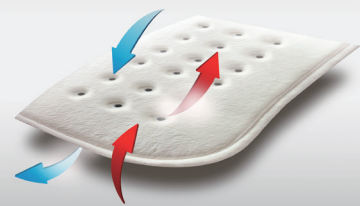

## Electric Underblanket

Cosy fleece | Double size

Wellcare underblankets may relieve the stiffness people usually experience and reduce the rate of people kicking off blankets while sleeping. This double-sized underblanket comes with 2 controllers which allow you and your loved ones to control the temperature you desire individually. With top-side of the blanket being cosy fleece, not only it is soft and gentle, it also emits a subtle and natural glow.

Moreover, 4D DWF technology is utilized in this product as well. With this innovative design, the warmth circulation will not only warm's one's body but create a comfortable bed climate.

4D DWF brings you 3 most important benefits :

- Better breathability
- Uniquely designed holes to provide 360 degrees warmth circulation
- Warmth kept at a constant temperature

4D DWF Technology  
Brings you warmth dynamically

# Electric Underblanket

Cosy fleece | Double size

- A comfortable bed climate can be created easily

- 4D DWF is for more comfort, warmth and breathability

- 2 controllers for individual temperature adjustment